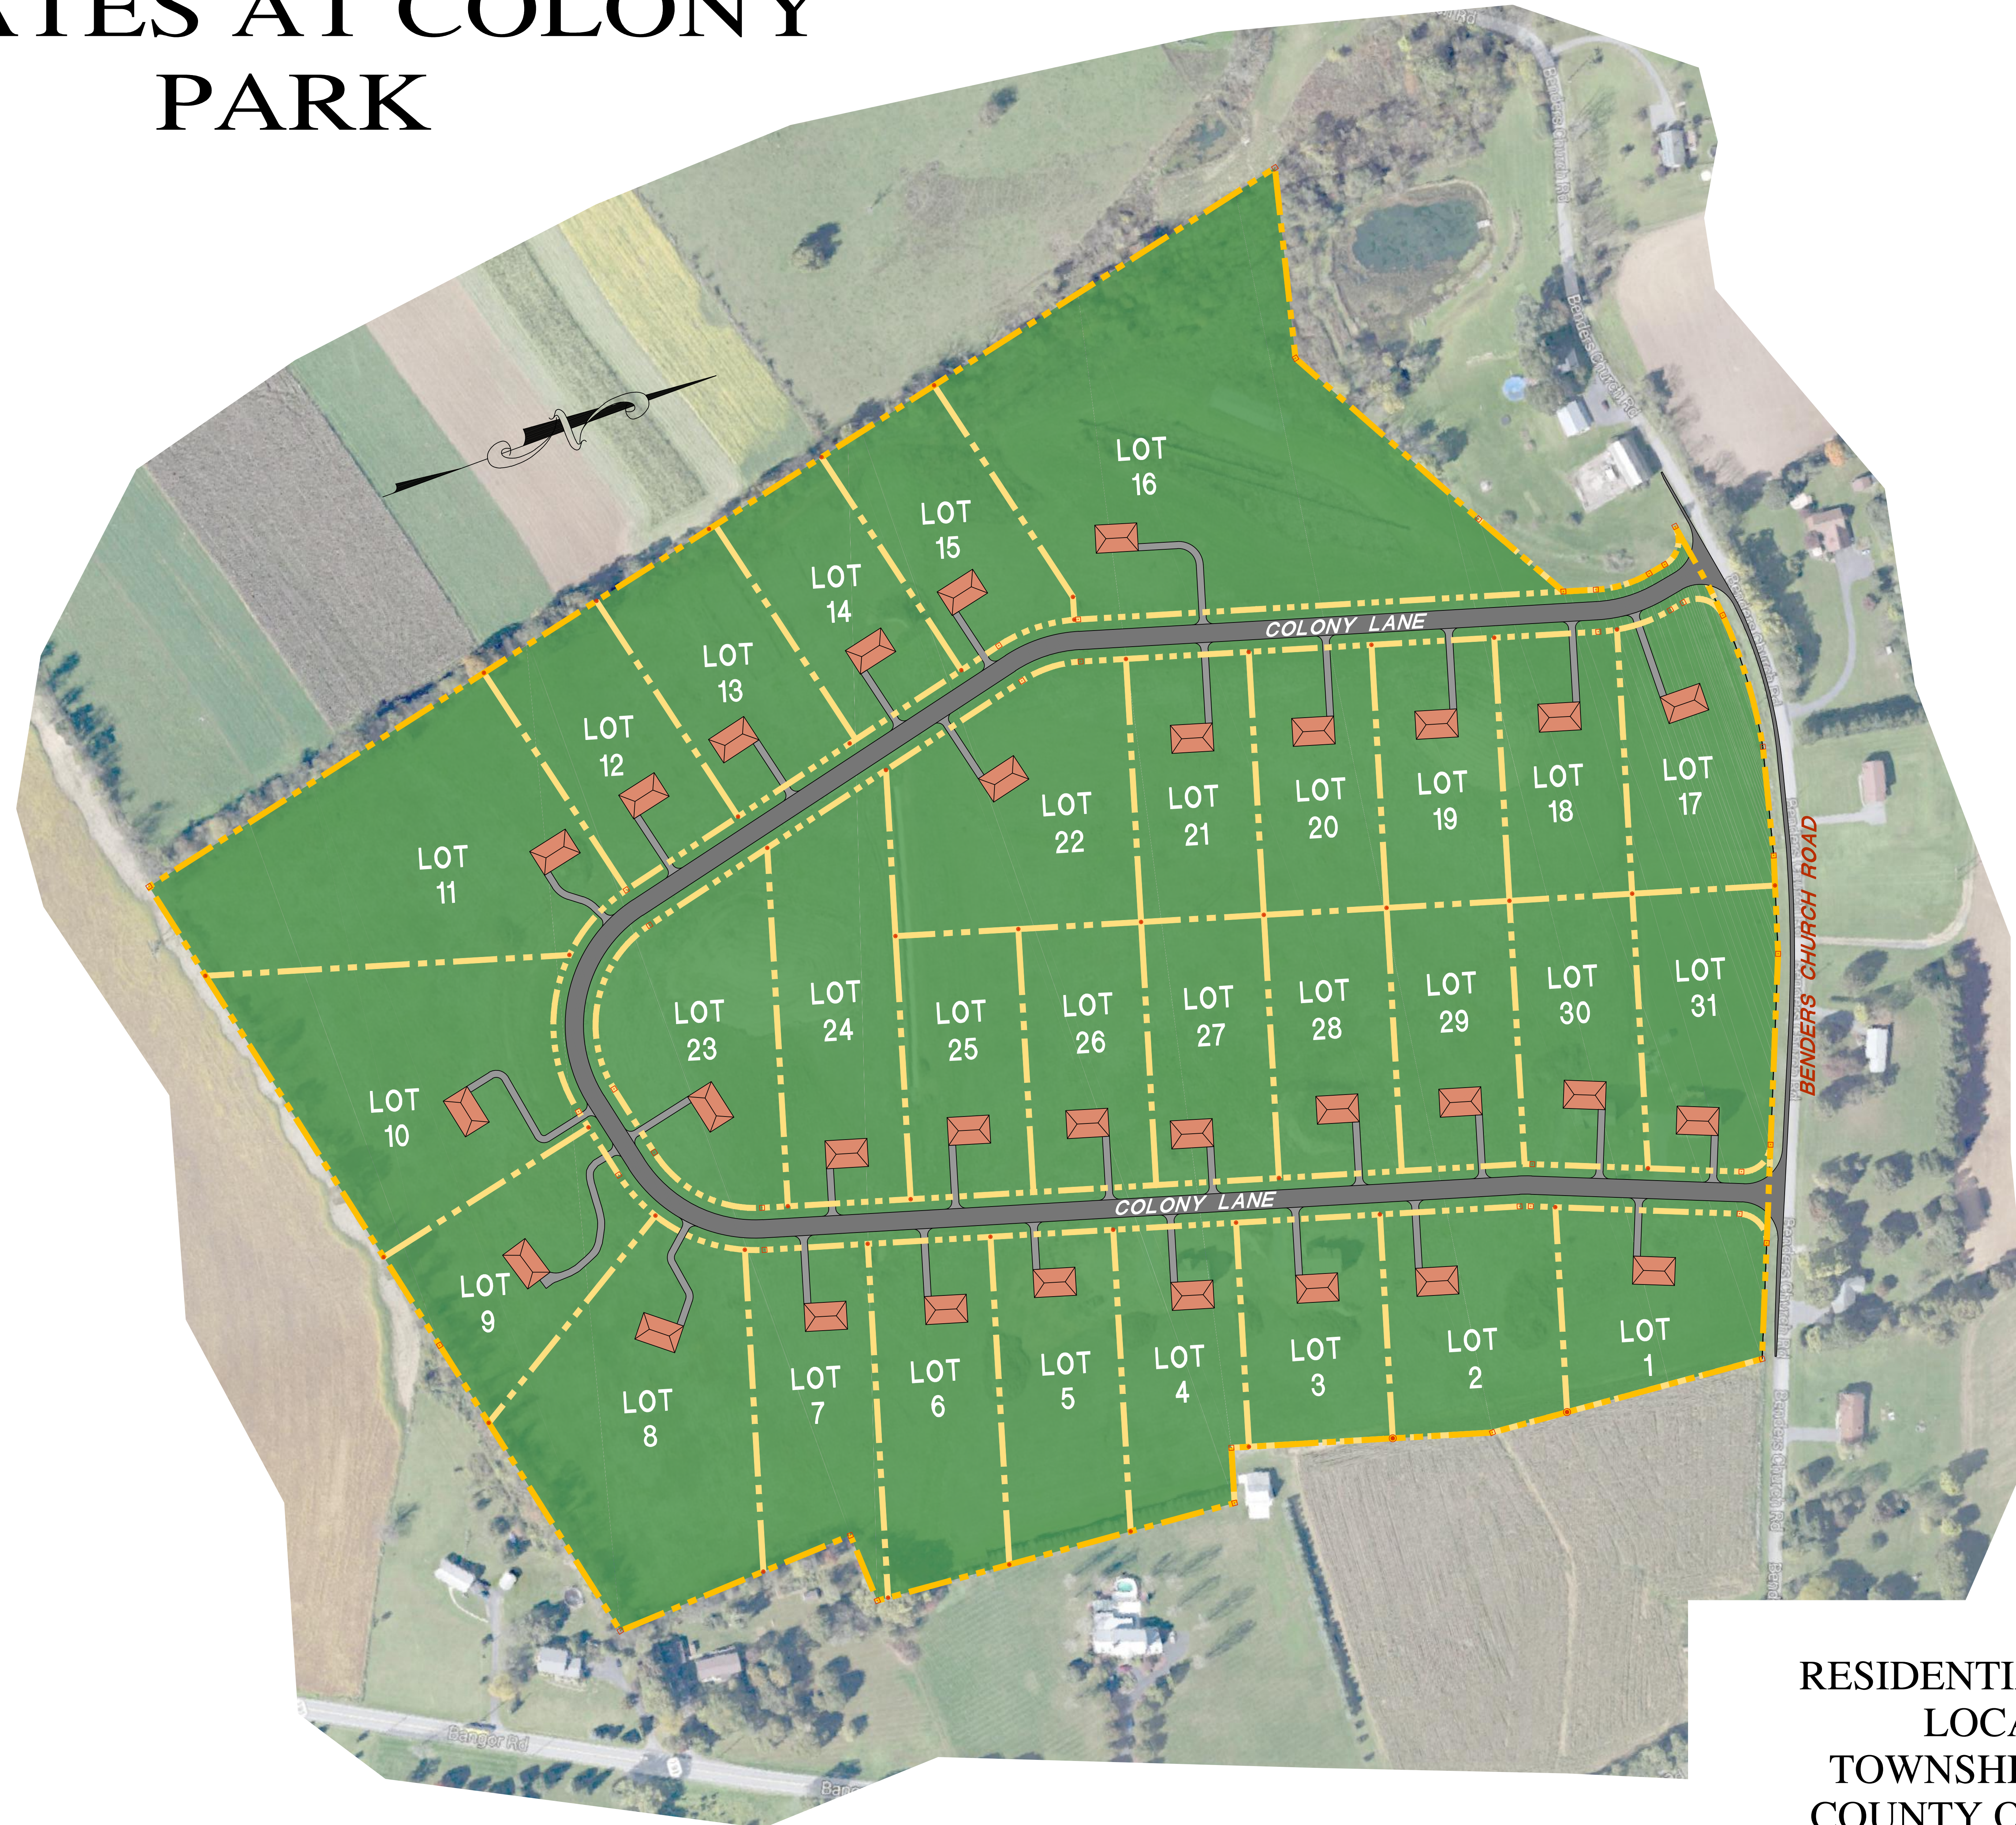

ESTATES AT COLONY PARK

A
RESIDENTIAL DEVELOPMENT
LOCATED IN THE
TOWNSHIP OF PLAINFIELD
COUNTY OF NORTHAMPTON
COMMONWEALTH OF PENNSYLVANIA