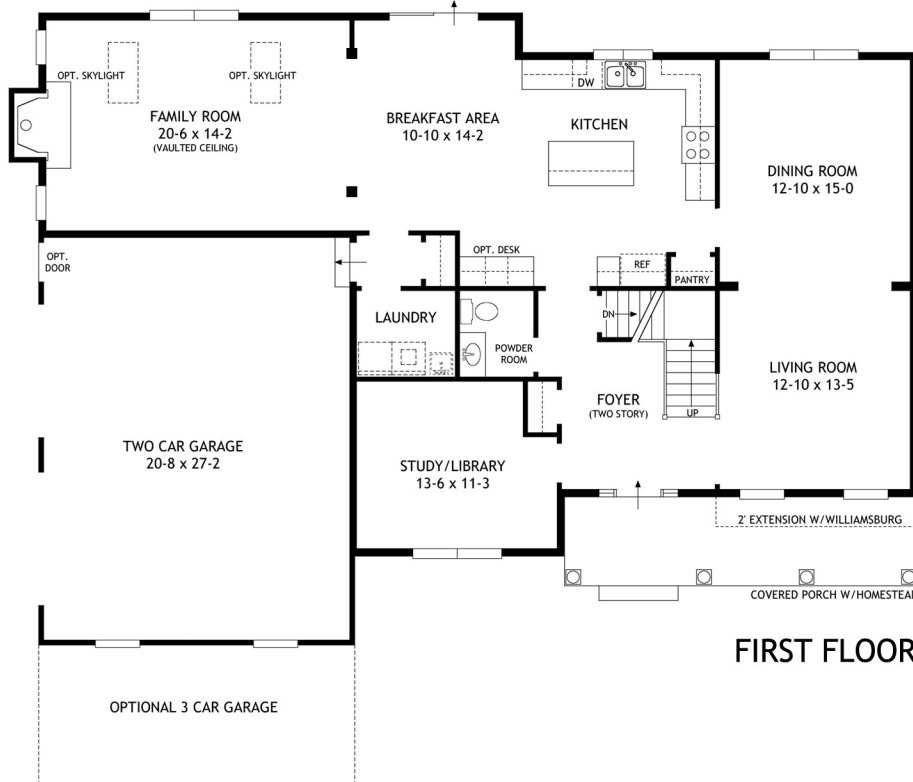

The Brentwood Collection

*Brentwood Classic

*Brentwood Farmhouse

*Brentwood Country Manor

The Brentwood Collection

2,940 S.F.

Classic

Farmhouse

Country Manor

PLAN FEATURES:

- Two Story Foyer.
- Family Room With Cathedral Ceiling And Fireplace.
- Kitchen With Breakfast Nook.
- Powder Room On First Floor.
- Oversize Two Car Garage.
- Four Bedrooms.
- Two And One Half Baths.
- Large Master Suite.
- Spacious Master Bath.