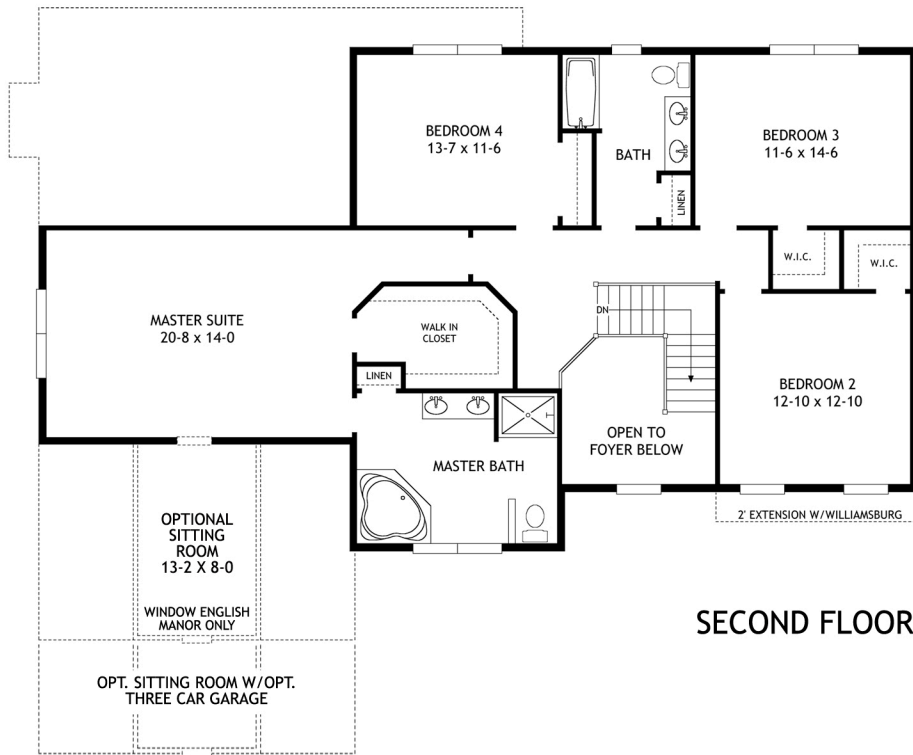

The Brentwood Collection

*Brentwood Classic

*Brentwood Farmhouse

*Brentwood Country Manor

The Brentwood Collection

2,940 S.F.

Classic

Farmhouse

Country Manor

PLAN FEATURES:

- Two Story Foyer.
- Family Room With Cathedral Ceiling And Fireplace.
- Kitchen With Breakfast Nook.
- Powder Room On First Floor.
- Oversize Two Car Garage.
- Four Bedrooms.
- Two And One Half Baths.
- Large Master Suite.
- Spacious Master Bath.